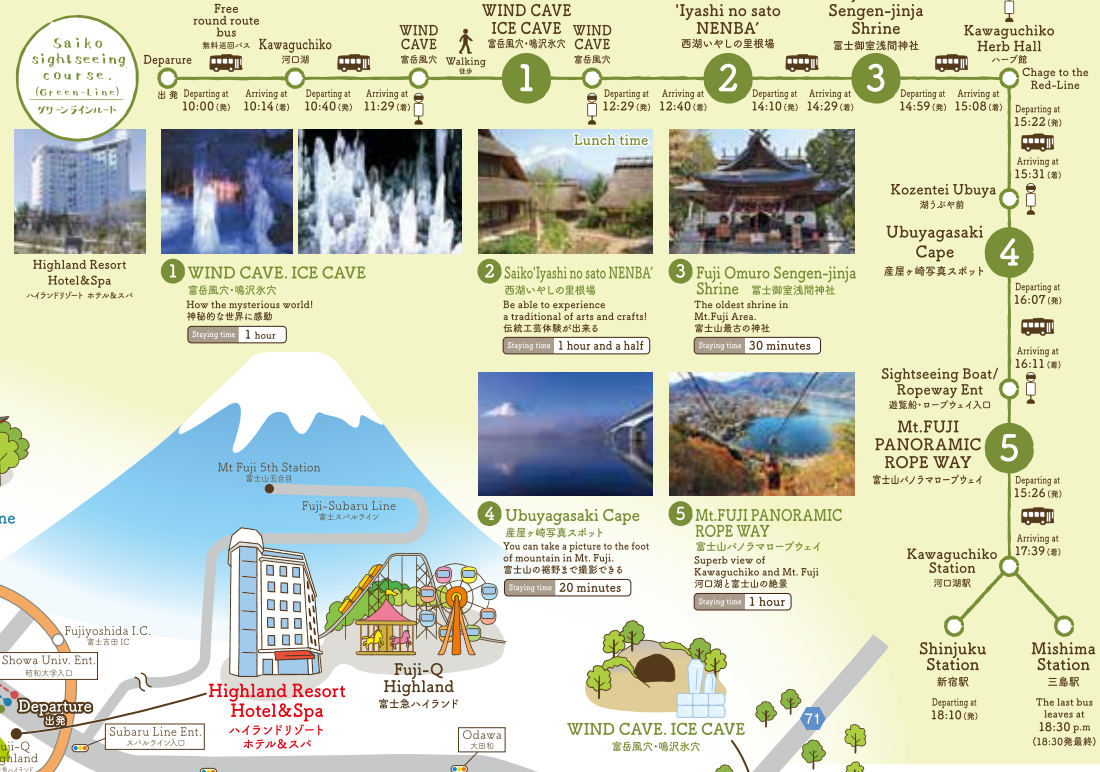

Highland Resort Hotel & Spa
ヘイランドリゾート ホテル&スパ

1 Kitaguchi Hongu Fuji Sengenjinja Shrine
北口本宮浅間神社
Love's spiritual places! 世界遺産! 恋愛パワースポット
Staying time 30 minutes

2 Oshino Hakkai
忍野八海
Fond of the world's cultural and natural heritage! A heart calms down. 世界遺産の池! 心が落ち着く
Staying time 1 hour

3 HOTOU
ほうとう
I'd like to eat local food from Yamanashi. 山梨の郷土料理が食べたい
Staying time 1 hour and a half

4 YAMANAKAKO NO KABA KABA BUS
御殿場プレミアムアウトレット
Enjoy the extraordinary experience of driving through a forest and then diving into a lake! バスで湖をクルージング
Staying time 1 hour

Saiko sightseeing course. (Green-Line) ワンタイムハルト

Departure: 10:00 (Free round route bus)
10:14 (Kawaguchiko)
10:40 (Kawaguchiko)
11:29 (WIND CAVE)
12:29 (WIND CAVE)
12:40 (Saiko 'Iyashi no sato NENBA')
14:10 (Fuji Omuro Sengen-jinja Shrine)
14:29 (Fuji Omuro Sengen-jinja Shrine)
14:59 (Kawaguchiko Herb Hall)
15:08 (Kawaguchiko Herb Hall)